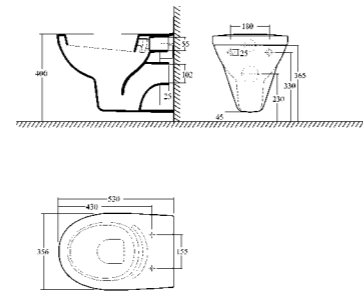

De closetcombinatie wordt ongemonteerd geleverd / Le duo est livré non-monté / WC-suite is not mounted

280

Wandcloset
Cuvette suspendue
Wallhung closet-pan
 (code S8201300000)

Zitting
Abattant
Seat and cover
 (code S8H50700000)

Closet PK back-to-wall
Cuvette PK back-to-wall
Closet-pan PK back-to-wall
 (code S8001600000)

Zitting
Abattant
Seat and cover
 (code S8H50700000)

Closet
Cuvette à poser
Closet-pan
 AO (code S8001700000)
 PK (code S8001800000)