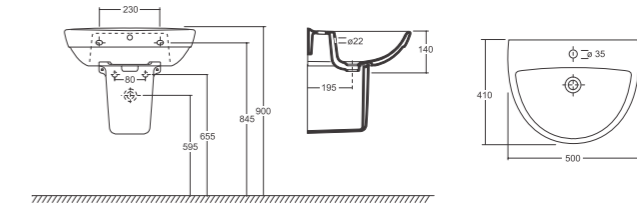

Wastafel 50
Lavabo 50
Washbasin 50
(code S8304700000)

280