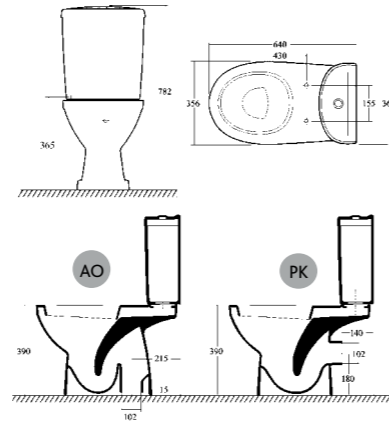

280

Duocloset
Cuvette duo
WC closet-pan
 AO (code S810200000)
 PK (code S8102100000)

Reservoir complet
Réservoir complet
Cistern complete
 (code S8501199000)

Zitting
Abattant
Seat and cover
 (code S8H50700000)

De closetcombinatie wordt ongemonteerd geleverd / Le duo est livré non-monté / WC-suite is not mounted

280

Wandcloset
Cuvette suspendue
Wallhung closet-pan
 (code S8201300000)

Zitting
Abattant
Seat and cover
 (code S8H50700000)