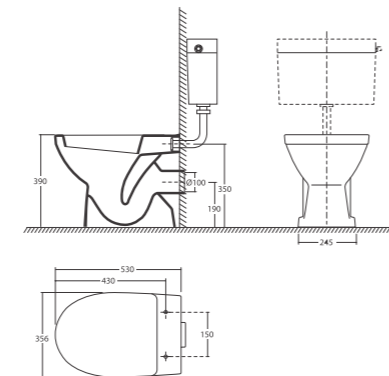

De closetcombinatie wordt ongemonteerd geleverd / Le duo est livré non-monté / WC-suite is not mounted

280

Wandcloset
Cuvette suspendue
Wallhung closet-pan
 (code S8201300000)

Zitting
Abattant
Seat and cover
 (code S8H50700000)

Closet PK back-to-wall
Cuvette PK back-to-wall
Closet-pan PK back-to-wall
 (code S8001600000)

Zitting
Abattant
Seat and cover
 (code S8H50700000)

Closet
Cuvette à poser
Closet-pan
 AO (code S8001700000)
 PK (code S8001800000)